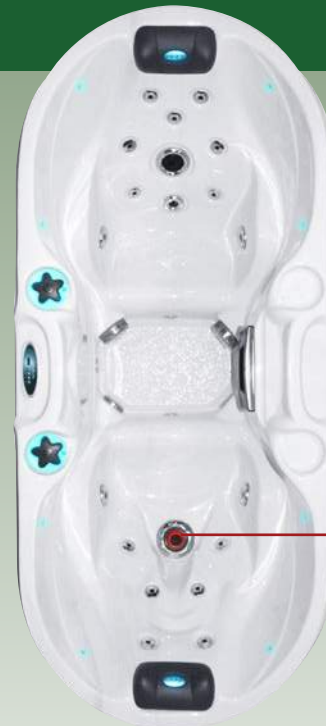

The compact Bliss Spa is the ideal spa for condo or apartment living. This two person spa has a footprint of just 225 x 100 cm, and is loaded with features. Two deep and wide seats allow you and your significant other to relax in spacious comfort. Integral arm rests, drink holders and separate jet controls make the Bliss both practical and comfortable. One of the seats even incorporates our exclusive Aqua Rolling Massage™ system for the ultimate in back therapy.

- Dimensions: 225 x 100 x 80 cm
- Number of Seats: 2
- Total Massage Jets: 22
- Aqua Rolling Massage™
- Starbrite Interior Led Light System
- Hybrid Heating™
- Bio-Lok
- Synergy Water Maintenance System
- Energy Efficient Filtration Pump
- Capacity: 650 L
- Dry Weight: 150 KG

Full specification page 44