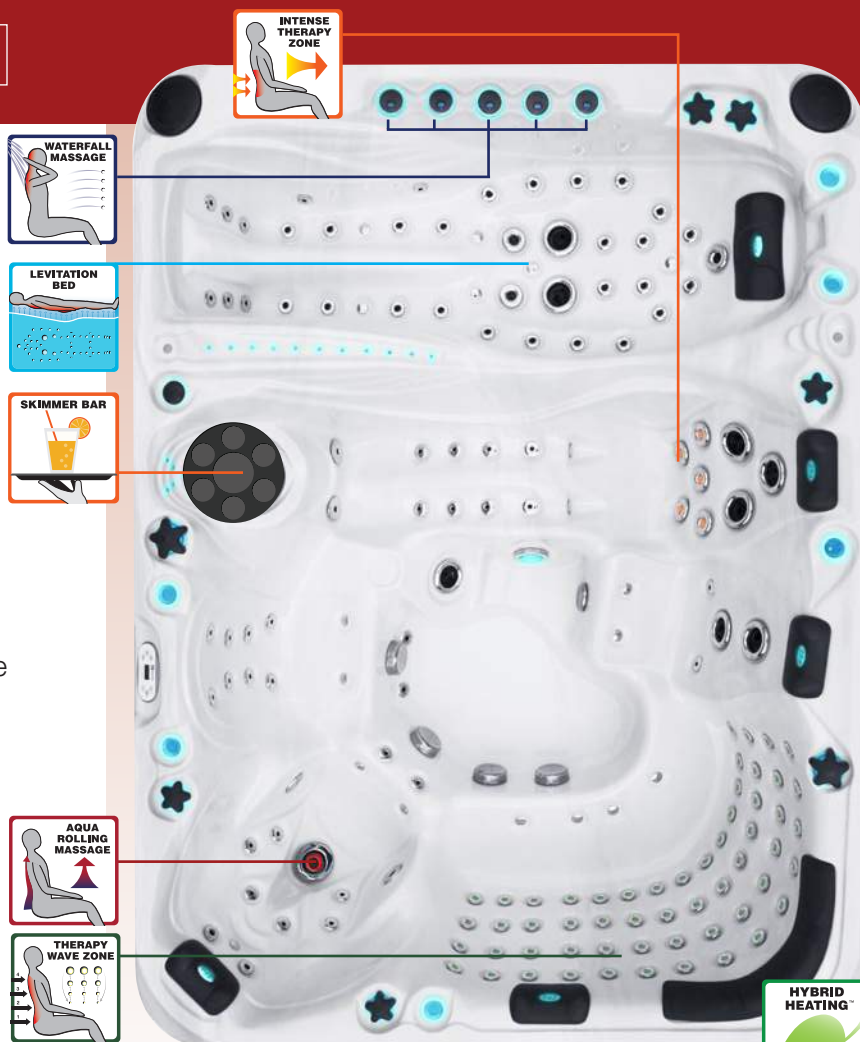

ECSTATIC

EXCLUSIVE COLLECTION

The Ecstatic is a seven-person oasis that incorporates all standard features from the Exclusive Collection, and then some. It has five seats, one lounger, and one Levitation Bed. The Levitation Bed is the most innovative spa feature available on the market today, allowing you to lay face up or face down for the most relaxing whole-body massage imaginable. The Ecstatic also now boasts our Therapy Wave Zone, a massage feature that uses jets to work the muscles in the back, as well as a Waterfall Massage that concentrates on the neck. Additional features include an audio system, our Aqua Rolling Massage™, aromatherapy, Synergy Water Maintenance System, and over 150 therapeutic massage jets. In short, this model is packed with many cutting-edge features designed to provide the most relaxing, renewing hydrotherapy experience imaginable.

- Dimensions: 305 x 228 x 91 cm
- Number of seats: 5
- Number of loungers: 2
- Total massage jets: 150
- Skimmer Bar
- Aqua Rolling Massage™
- Therapy Wave Zone
- Intense Therapy Zone
- Waterfall Massage
- Levitation Bed
- Soft Air Massage System

- Starbrite Interior LED Light System
- Audio System with IPOD Docking Station
- Wi-Fi Ready
- Hybrid Heating™
- Bio-Lok
- Synergy Water Maintenance System
- Energy Efficient Filtration Pump
- Capacity: 1650 L
- Dry Weight: 500 KG