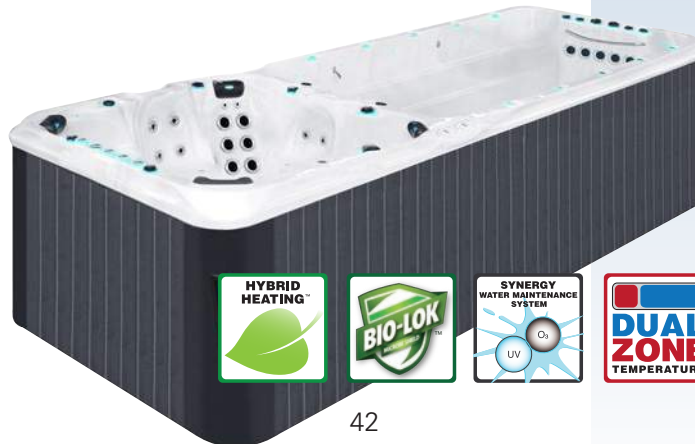

- Dimensions Standard: 708 x 225 x 126 cm
- Dimensions Deep: 708 x 225 x 155 cm
- Number of Seats: 8
- Total Massage Jets: 70
- Turbo Swim Jets: 5
- Floor Swim Jets: 2
- Skimmer Bar
- Aqua Rolling Massage™
- Therapy Wave Zone
- Intense Therapy Zone
- Waterfall Massage
- Starbrite Interior LED light System
- Wi-Fi Ready
- Hybrid Heating™
- Bio-Lok
- Synergy Water Maintenance System
- Energy Efficient Filtration Pump
- Capacity Standard: 13000 L
- Dry Weight Standard: 1600 KG
- Capacity Deep: 15000 L
- Dry Weight Deep: 1750 KG
- Current-Lift Technology™
- Adjustable River Swim System

Full specification page 47