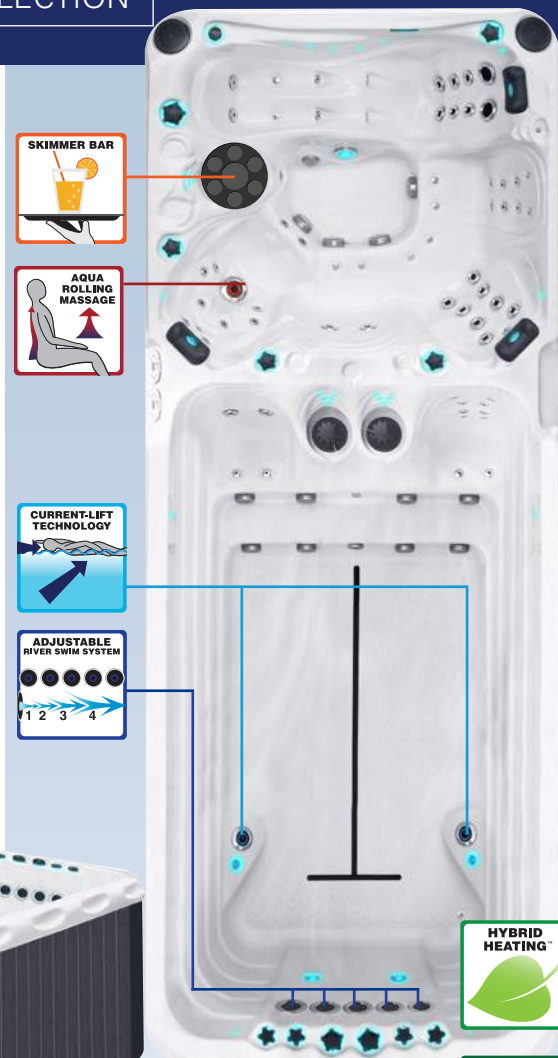

Full specification page 46

passion
spas | sport collection