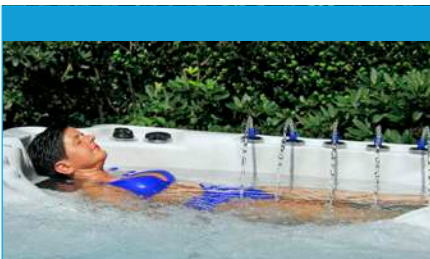

Levitation Bed™

The Levitation bed™ is the most innovative spa massage feature available.

Experiencing this massage will give you a floating sensation because your body is completely enveloped in a soothing massage that can be adjusted for intensity and effect. You can lie either face down or face up, giving you a full head to toe massage that is simply amazing. The Levitation Bed™ is the only one of its kind and offered exclusively by Passion Spas.