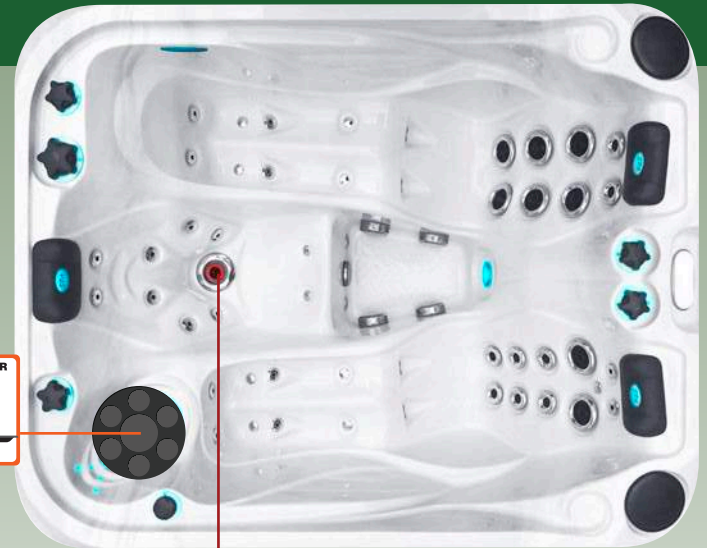

SOULMATE

SIGNATURE COLLECTION

The Soulmate is the latest spa in Passion Spas' Signature Collection. It combines two cozy loungers with the intensive massage of the unique Aqua Rolling Massage™ seat. Both loungers offer comfortable seating for people of different body lengths as well as different massage therapies. The spa is fitted with a lighting package which is stunning when the lights are low or in the nighttime if the spa is located outdoors. All controls, pillows, and cabinet corner accents offer accent lighting that, together with Passion Spas sound system, will create a magical experience for you. The Soulmate is an excellent choice if you are looking for a compact spa for you and your significant other.

- Dimensions: 213 x 165 x 84 cm
- Number of Seats: 1
- Number of Loungers: 2
- Total Massage Jets: 52
- Skimmer Bar
- Aqua Rolling Massage™
- Soft Air Massage System
- Starbrite Interior Led Light System
- Hybrid Heating™
- Bio-Lok
- Synergy Water Maintenance System
- Energy Efficient Filtration Pump
- Capacity: 870 L
- Dry Weight: 240 KG

Full specification page 44