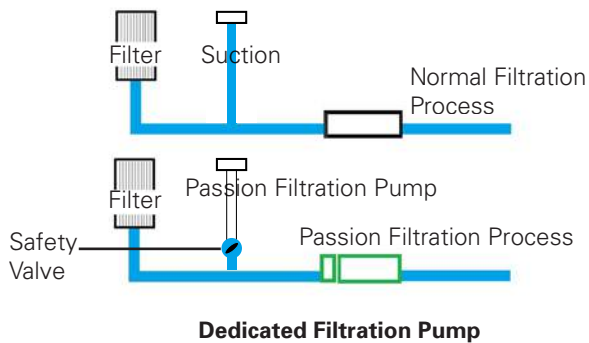

## Heat Lock System

## Amazingly clear water due to our synergy water purification system.

Passion Spas are equipped with a multi-faceted water purification system that helps keep your water crystal clear and reduces the need for additional water sanitation and maintenance. The sole purpose of our dedicated filtration pump is to draw water through the spa filter, insuring that your spa water is constantly being filtered regardless of whether the massage pumps are operating. The water is sanitized by means of our highly effective Ozone System and, in our Signature and Exclusive Collections, further purified with our UV sanitation system. The combination of 100% filtration, ozone sanitation and UV purification creates our Synergy Water Maintenance System that creates the ultimate in clear water.