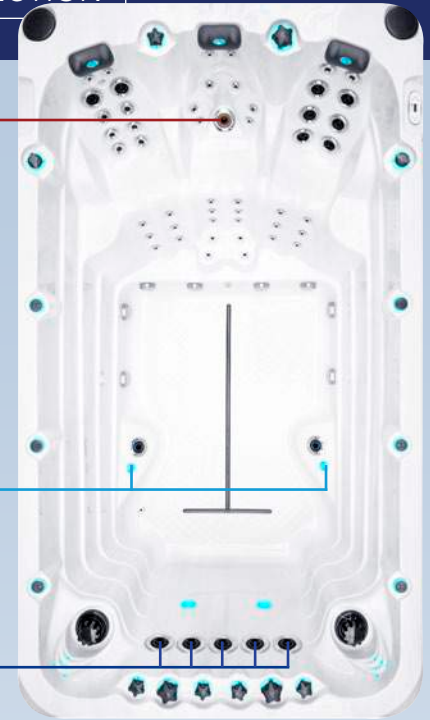

SWIMSPA ACTIVITY – ACTIVITY DEEP

SPORT COLLECTION

The Activity Swim Spa is a new, compact swim spa that combines 3 massage seats with the Adjustable River Swim System, allowing for a vigorous swim while keeping your head comfortably above the water level. The force and flow of the stream is completely adjustable and can be used in combination with our unique Current-Lift technology™, enabling you to also remain prone in the water even while swimming at a slower pace. The three massage seats are designed for different body lengths and incorporate specially designed massage techniques including our exclusive Passion Spas Aqua Rolling Massage™, one of our most popular and effective massage features.

- Dimensions Standard: 394 x 226 x 126 cm
- Dimensions Deep: 394 x 226 x 152 cm
- Number of seats: 3
- Total Massage Jets: 50
- Turbo Swimjets: 5
- Floor Swimjets: 2
- Aqua Rolling Massage™
- Starbrite Interior LED light System
- Wi-Fi Ready
- Hybrid Heating™
- Bio-Lok
- Synergy Water Maintenance System
- Energy Efficient Filtration Pump
- Capacity Standard: 7500 liter
- Dry Weight Standard: 1200 kg
- Capacity Deep: 9000 liter
- Dry Weight Deep: 1400 kg
- Current-Lift Technology™
- Adjustable River Swim System

Full specification page 46

**NEW
MODELS
2019**