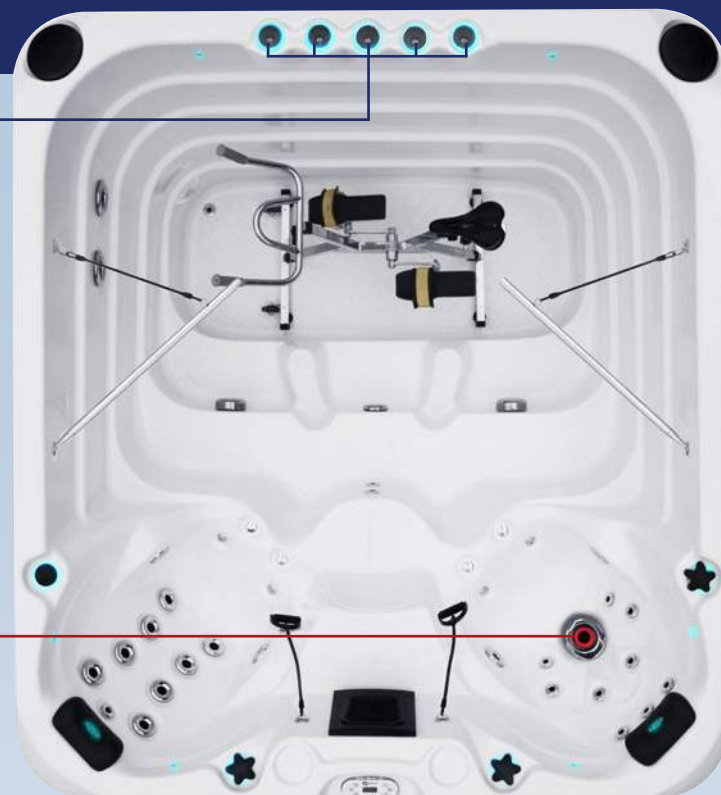

The Exercise Spa is a model specially developed by the Passion Spas design team to be the first Fitness spa in the world! The Exercise Spa provides a variety of fun and healthy activities for your workout, all in a compact spa in the comfort of your own home. Use the integrated resistance bands or rowing bars to build upper body strength, or hop on the stationary Aquabike for a low-impact, high-performance workout. Carefully positioned adjustable jets generate a current for a personalized cycling experience. The model also features two seats for an excellent post-workout massage and come equipped with our Aqua Rolling Massage™. This is an exceptionally strong, effective, and vigorous massage that pushes water up the spine, starting at your lower back and working its way up to your neck, easing and loosening sore muscles as it goes.

Full specification page 46