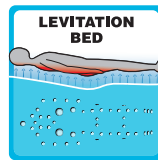

## Passion Spas offers the most innovative spa massage features ever developed

Each Passion Spa has a variety of massage features that will create the ultimate in hydrotherapy relief for you. Through years of experience and close cooperation with physiotherapists, we have designed a variety of massage experiences that are unique to Passion Spas.

### Aqua Rolling Massage™

Our exclusive Aqua Rolling Massage™ pushes water up the back of the seat through specially designed recesses in the spa shell.

The resulting agitation of the water creates a vigorous massage that works the muscles throughout your back.

### Intense Therapy Zone™

The Intense Therapy Zone™ provides a concentrated, penetrating massage to the lower regions of your back. The intensity of the pressure can be adjusted.

Only Passion Spas offers a therapy system for your lower back muscles that allows you to isolate specific areas with the intensity of massage you desire.

### Levitation Bed™

The Levitation bed™ is the most innovative spa massage feature available.

Experiencing this massage will give you a floating sensation because your body is completely enveloped in a soothing massage that can be adjusted for intensity and effect. You can lie either face down or face up, giving you a full head to toe massage that is simply amazing. The Levitation Bed™ is the only one of its kind and offered exclusively by Passion Spas.