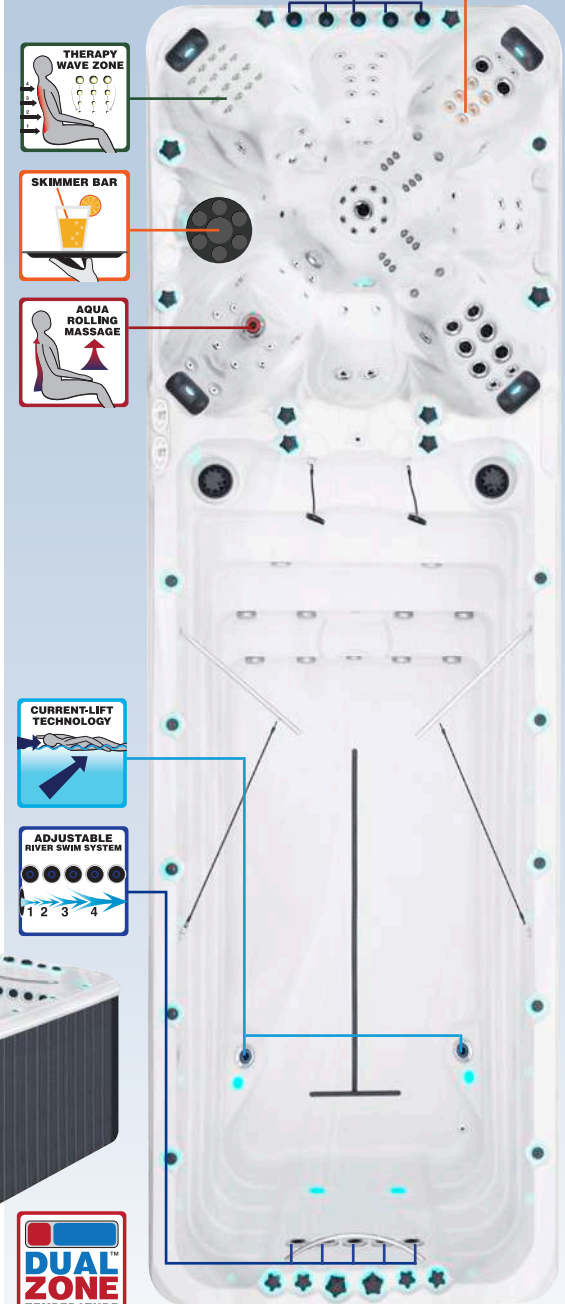

- Dimensions Standard: 708 x 225 x 126 cm
- Dimensions Deep: 708 x 225 x 155 cm
- Number of Seats: 8
- Total Massage Jets: 70
- Turbo Swim Jets: 5
- Floor Swim Jets: 2
- Skimmer Bar
- Aqua Rolling Massage™
- Therapy Wave Zone
- Intense Therapy Zone
- Waterfall Massage
- Starbrite Interior LED light System
- Wi-Fi Ready
- Hybrid Heating™
- Bio-Lok
- Synergy Water Maintenance System
- Energy Efficient Filtration Pump
- Capacity Standard: 13000 L
- Dry Weight Standard: 1600 KG
- Capacity Deep: 15000 L
- Dry Weight Deep: 1750 KG
- Current-Lift Technology™
- Adjustable River Swim System

Full specification page 47