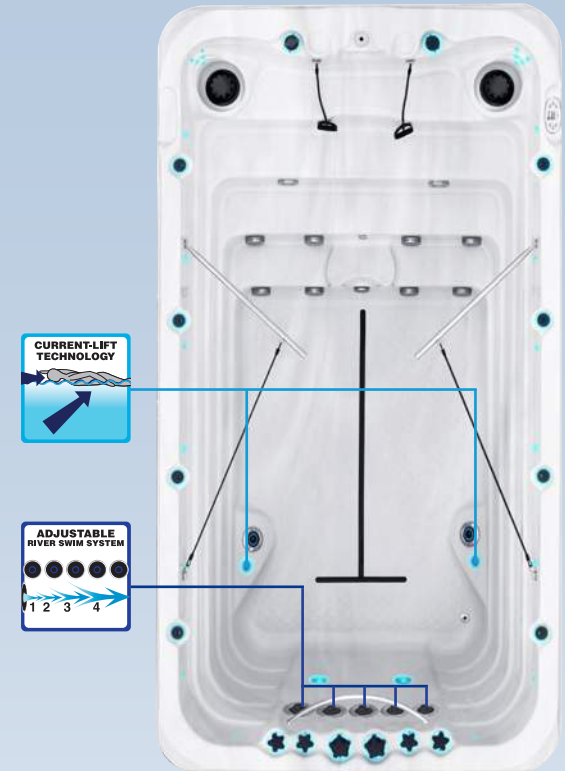

- Current-Lift Technology™
- Adjustable River Swim System

Full specification page 46

**passion**  
spas | sport collection

**Passion Spas is the only Swim Spa manufacturer in the world to offer Current-Lift Technology™, enabling the swimmer to remain prone on the water surface at any degree of current intensity.**

The Fitness Collection of Swim Spas is designed to provide an authentic swimming experience that adjusts to the intensity of your workout. Our innovative Current-Lift technology™ was developed by Passion Spas and automatically adjusts the water current to the intensity of your workout. As you decrease the force of the upper two swim jets, the lower swim jets automatically increase in intensity, creating more “lift,” providing more buoyancy as your swimming speed decreases. The faster you swim, the less lift if needed from the lower jets and the flow is directed to the upper jets for a stronger current. Swim Spas in the Fitness Collection also include Rowing Gear, Access Step and Synergy Water Maintenance System as standard features.