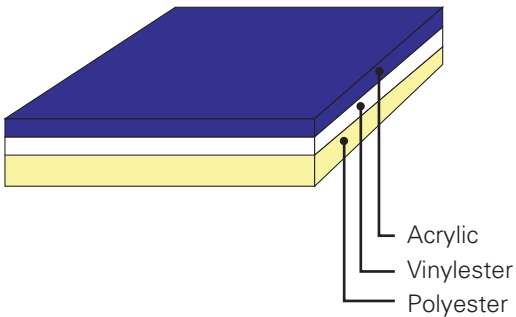

PASSION SPAS PRECISION ENGINEERING

Design and construction that make Passion Spas the best in structural integrity.

Passion Spas are designed to perform and built to last. Quality components and precise manufacturing combine to create one of the most fully featured and innovative spas available. Our acrylic shell is reinforced with vinyl-ester resin laminates that are applied by hand. The shell is supported by a durable synthetic support structure that will ensure that you can enjoy your spa for years to come. The entire base of the spa is enclosed with our Everlast synthetic floor support, providing integral seat supports and structural integrity. Passion Spas deliver superior design, quality components, and experienced craftsmanship in a spa that will provide you and your family with years of enjoyment.