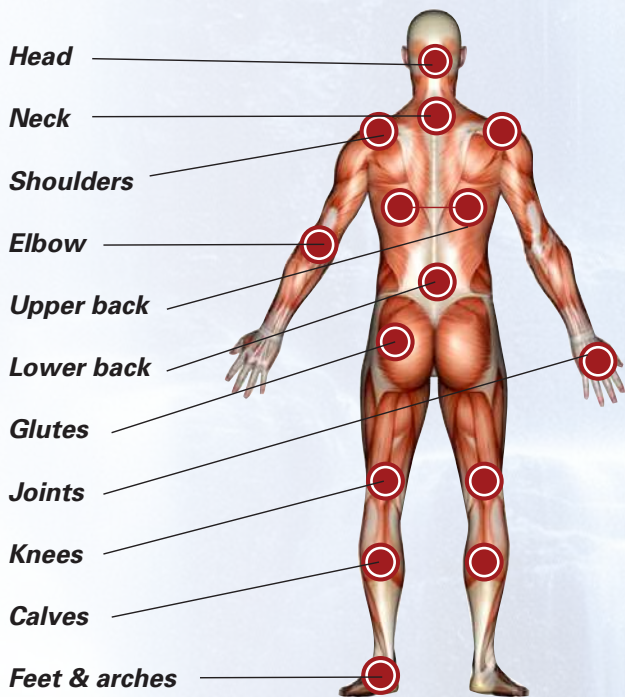

### Aqua Rolling Massage™

Our exclusive Aqua Rolling Massage™ pushes water up the back of the seat through specially designed recesses in the spa shell.

The resulting agitation of the water creates a vigorous massage that works the muscles throughout your back.

### Intense Therapy Zone™

The Intense Therapy Zone™ provides a concentrated, penetrating massage to the lower regions of your back. The intensity of the pressure can be adjusted.

Only Passion Spas offers a therapy system for your lower back muscles that allows you to isolate specific areas with the intensity of massage you desire.

### Levitation Bed™

The Levitation bed™ is the most innovative spa massage feature available.

Experiencing this massage will give you a floating sensation because your body is completely enveloped in a soothing massage that can be adjusted for intensity and effect. You can lie either face down or face up, giving you a full head to toe massage that is simply amazing. The Levitation Bed™ is the only one of its kind and offered exclusively by Passion Spas.

### Waterfall Massage™

Imagine a continuous stream of cascading, warm water falling gently on your neck and shoulders. This is the sensation you experience when enjoying the delightful effects of our innovative Waterfall Massage™. When finished, you will exit the spa with your upper back and neck feeling totally and completely relaxed.