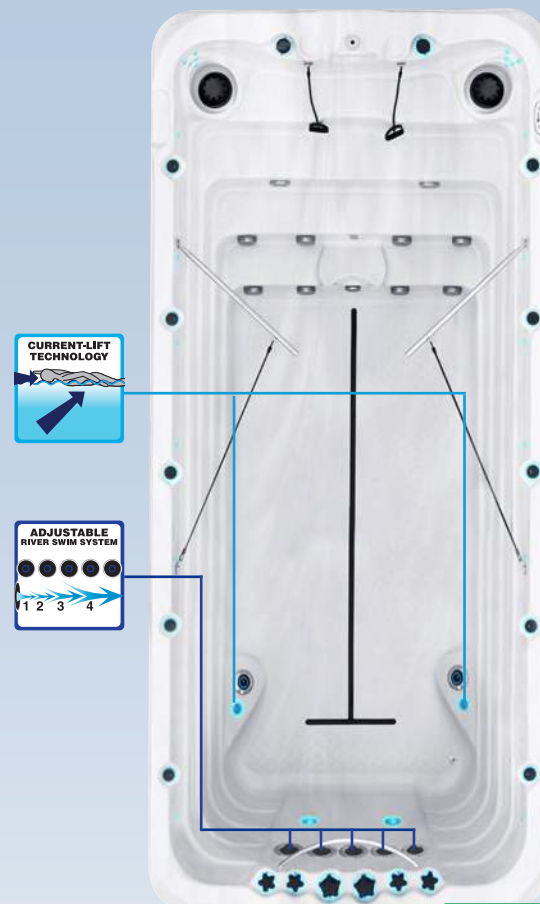

Passion Spas is the only Swim Spa manufacturer in the world to offer Current-Lift Technology™, enabling the swimmer to remain prone on the water surface at any degree of current intensity.

The Fitness Collection of Swim Spas is designed to provide an authentic swimming experience that adjusts to the intensity of your workout. Our innovative Current-Lift technology™ was developed by Passion Spas and automatically adjusts the water current to the intensity of your workout. As you decrease the force of the upper two swim jets, the lower swim jets automatically increase in intensity, creating more “lift,” providing more buoyancy as your swimming speed decreases. The faster you swim, the less lift if needed from the lower jets and the flow is directed to the upper jets for a stronger current. Swim Spas in the Fitness Collection also include Rowing Gear, Access Step and Synergy Water Maintenance System as standard features.

- Dimensions Standard: 500 x 228 x 126 cm
- Dimensions Deep: 500 x 228 x 152 cm
- Turbo Swimjets: 5
- Floor Swimjets: 2
- Starbrite Interior LED light System
- Wi-Fi Ready
- Hybrid Heating™
- Bio-Lok
- Synergy Water Maintenance System
- Energy Efficient Filtration Pump
- Capacity Standard: 10000 liter
- Dry Weight Standard: 1400 kg
- Capacity Deep: 12000 liter
- Dry Weight Deep: 1600 kg
- Current-Lift Technology™
- Adjustable River Swim System

Full specification page 47