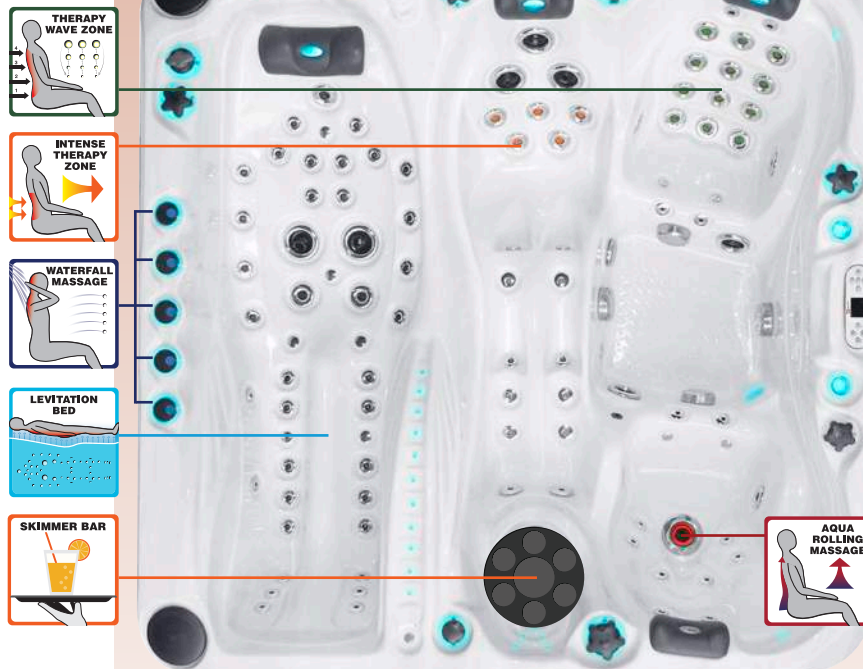

The Euphoria Spa combines the most innovative spa massage ever developed with a 4-person configuration that provides multiple types of invigorating massage. The Levitation Bed™ was developed by Passion Spas and allows the user to lie face down or face up on the massage bed for a head-to-toe massage on both the front and back of the body. The Euphoria also features a comfortable lounge and bucket seats, creating a plethora of seating and massage experiences, like Aqua Rolling Massage™, Therapy Wave Zone™, Intense Therapy Zone™ and Waterfall Massage™.

The 100+ jets allow you to target any part of your body with an invigorating massage, and jet pressure can be controlled throughout the spa. The Euphoria includes our exclusive Synergy Water Maintenance System as well as the full line-up of standard features offered in our Signature Spa Collection.

- Dimensions: 230 x 230 x 91 cm
- Number of Seats: 2
- Number of Loungers: 2
- Total Massage Jets: 104
- Skimmer Bar
- Aqua Rolling Massage™
- Therapy Wave Zone
- Intense Therapy Zone
- Waterfall Massage
- Levitation Bed

- Aqua Rolling Massage™
- Soft Air Massage System
- Starbrite Interior Led Light System
- Wi-Fi Ready
- Hybrid Heating™
- Bio-Lok
- Synergy Water Maintenance System
- Energy Efficient Filtration Pump
- Capacity: 1550 L
- Dry Weight: 405 KG

Full specification page 45