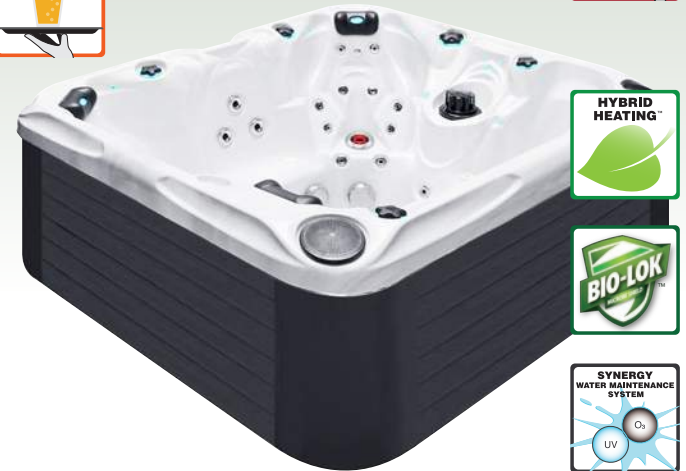

The Pleasure Spa is constructed to last a lifetime and was designed with exceptional attention to detail. Improved reclining capabilities, extra lumbar support, and updated massage functions all combine to make this fully-featured model the ultimate choice for personal therapy. Our innovative Aqua Rolling Massage™ is a great example. When on full power, it generates an intense massage stream that works its way up from the lower back all the way up to the base of the neck. The intensity of this massage feature is adjustable. Standard features include soft air massage, StarBrite LED lighting, and an Aromatherapy System, and all Signature Series Spas come with an MP3 system complete with integral speakers mounted in the spa shell. It isn't surprising that the Pleasure Spa has earned the distinction of being one of our most popular models.

- Dimensions: 215 x 200 x 91 cm
- Number of Seats: 4
- Number of Loungers: 1
- Total Massage Jets: 56
- Skimmer Bar
- Aqua Rolling Massage™
- Soft Air Massage System
- Starbrite Interior Led Light System
- Audio System with IPOD Docking Station
- Wi-Fi Ready
- Hybrid Heating™
- Bio-Lok
- Synergy Water Maintenance System
- Energy Efficient Filtration Pump
- Capacity: 1270 L
- Dry Weight: 320 KG

Full specification page 44